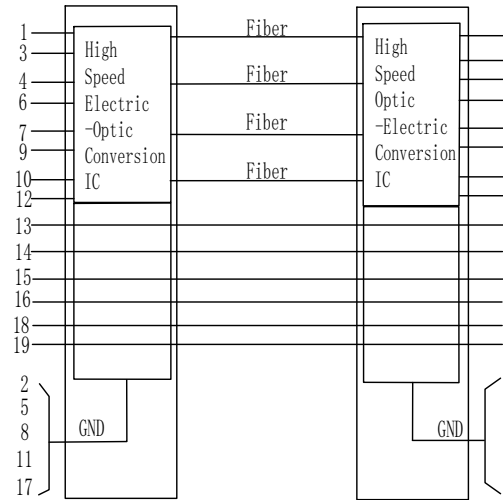

7	DESCRIPTION	SIGNATURE	DATE
AO	ORIGIN	Xiong Chi	2023.09.26

TABLE A

NOTES:
4K@60Hz
Support 18Gbps

TABLE A

P/N	Model No	Customer P/N:	Length (mm)
	SHDC-8700-010		10000+/-200
	SHDC-8700-015		15000+/-250
	SHDC-8700-020		20000+/-300
	SHDC-8700-030		30000+/-400
	SHDC-8700-040		40000+/-500
	SHDC-8700-050		50000+/-1000
	SHDC-8700-060		60000+/-1000
	SHDC-8700-070		70000+/-1000
	SHDC-8700-090		90000+/-1000
	SHDC-8700-100		100000+/-1000

ITEM	SPECIFICATIONS	Q' TY	UNIT
10	Screw	4	PCS
9	Clip	2	PCS
8	SR black	2	PCS
7	HDMI A male shell (Bottom) Matte Black (Display)	1	PCS
6	HDMI A male shell (Bottom) Matte Black (Source)	1	PCS
5	HDMI A male shell (Upper) Matte Black	2	PCS
4	HDMI A PCBA (Display)	1	PCS
3	HDMI A PCBA (Source)	1	PCS
2	HDMI A male Plug Gold-Plated	2	PCS
1	HDMI AOC (4 Fiber+7 Copper) Black PVC OD:4.5MM	TABLE A	mm

TOLERANCES UNLESS OTHERWISE STATED
X. = ±1
X.X = ±0.25
X.X X = ±0.1
TOOLING DECIMALS ANGLES
X. ±0.3 ±1°
X.X ±0.2 ±0.5°
X.XX ±0.1 ±0.5°

E-Like Industrial (Hong Kong) Limited

TYPE:	HDMI 2.0 A-A Active Optical Cable		
DRAW:	PART NO:	SHDC-8700-XXX-122	
CKD:	CUSTOMER:	UNIT: mm	
APP:	DWG NO:	REV: AO	
SHEET: 1/1	DATE: 2023.09.26		