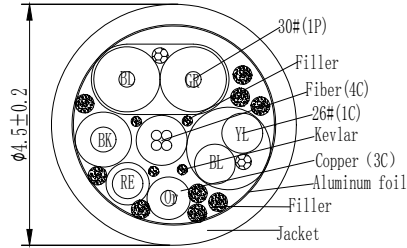

7	DESCRIPTION	SIGNATURE	DATE
AO	ORIGIN	Xiong Chi	2023.09.26

TABLE A

NOTES:
4K@60Hz
Support 18Gbps

TABLE A

P/N	Model No	Customer P/N:	Length (mm)
	SHDC-8700-010		10000+/-200
	SHDC-8700-015		15000+/-250
	SHDC-8700-020		20000+/-300
	SHDC-8700-030		30000+/-400
	SHDC-8700-040		40000+/-500
	SHDC-8700-050		50000+/-1000
	SHDC-8700-060		60000+/-1000
	SHDC-8700-070		70000+/-1000
	SHDC-8700-090		90000+/-1000
	SHDC-8700-100		100000+/-1000

ITEM	SPECIFICATIONS	Q' TY	UNIT
10	Screw	4	PCS
9	Clip	2	PCS
8	SR black	2	PCS
7	HDMI A male shell (Bottom) Matte Black (Display)	1	PCS
6	HDMI A male shell (Bottom) Matte Black (Source)	1	PCS
5	HDMI A male shell (Upper) Matte Black	2	PCS
4	HDMI A PCBA (Display)	1	PCS
3	HDMI A PCBA (Source)	1	PCS
2	HDMI A male Plug Gold-Plated	2	PCS
1	HDMI AOC (4 Fiber+7 Copper) Black PVC OD:4.5MM	TABLE A	mm

TOLERANCES UNLESS OTHERWISE STATED
X. = ±1
X.X = ±0.25
X.X X = ±0.1
TOOLING DECIMALS ANGLES
X. ±0.3 ±1°
X.X ±0.2 ±0.5°
X.XX ±0.1 ±0.5°

E-Like Industrial (Hong Kong) Limited

TYPE:	HDMI 2.0 A-A Active Optical Cable		
DRAW:	PART NO:	SHDC-8700-XXX-122	
CKD:	CUSTOMER:	UNIT: mm	
APP:	DWG NO:	REV: AO	
SHEET: 1/1	DATE: 2023.09.26		