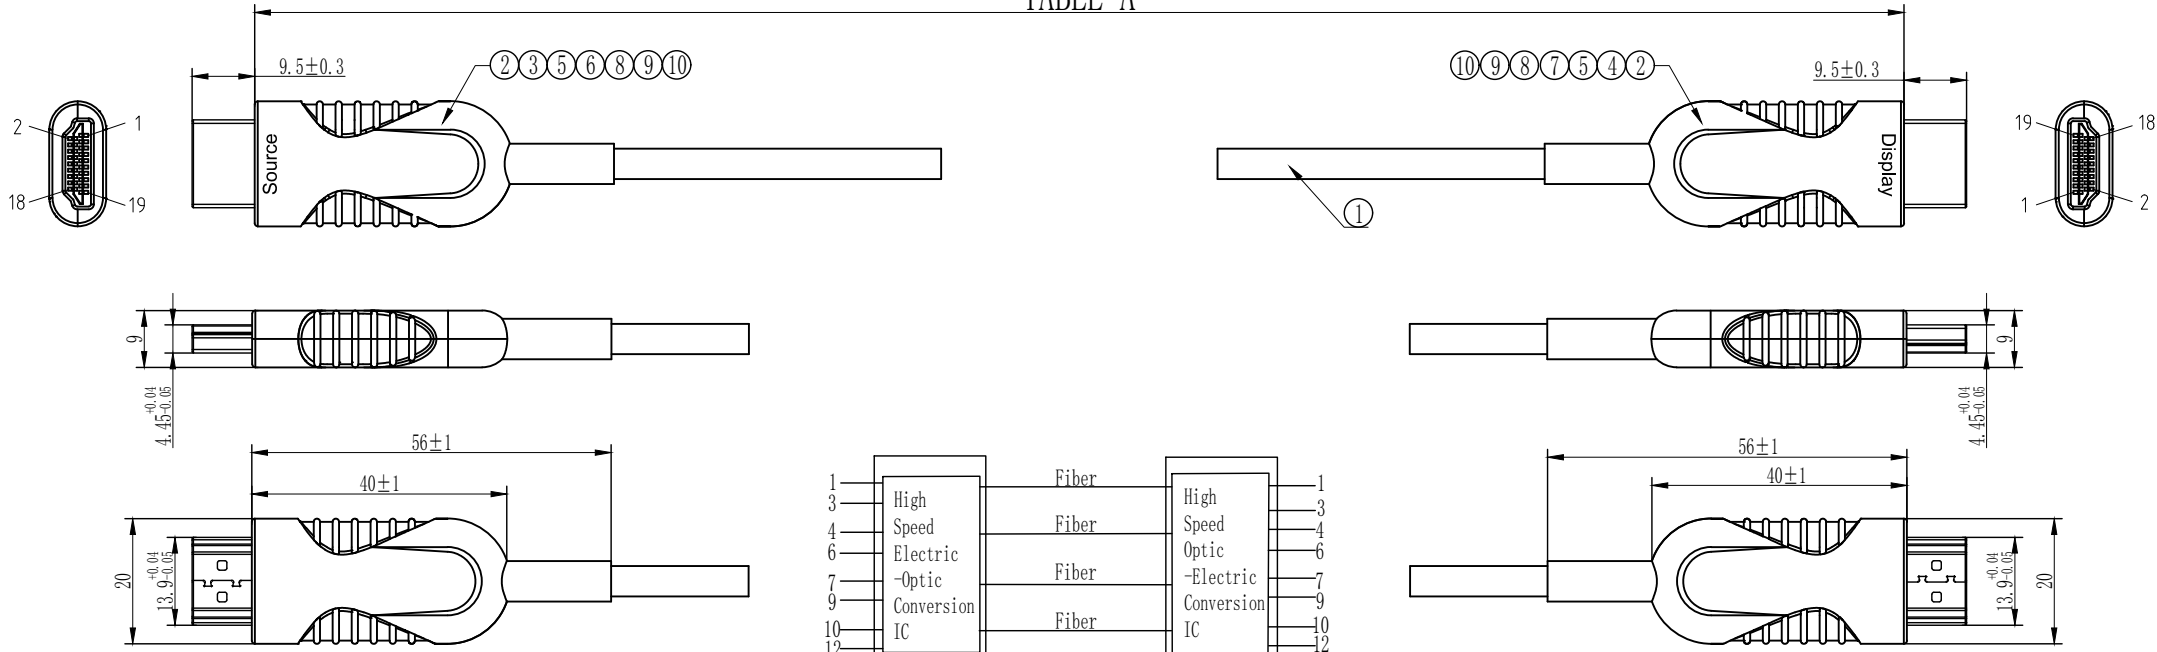

7	DESCRIPTION	SIGNATURE	DATE
AO	ORIGIN	Xiong Chi	2023.09.26

TABLE A

NOTES:
4K@60Hz
Support 18Gbps

TABLE A

P/N	Model No	Customer P/N:	Length (mm)
	SHDC-8700-010		10000+/-200
	SHDC-8700-015		15000+/-250
	SHDC-8700-020		20000+/-300
	SHDC-8700-030		30000+/-400
	SHDC-8700-040		40000+/-500
	SHDC-8700-050		50000+/-1000
	SHDC-8700-060		60000+/-1000
	SHDC-8700-070		70000+/-1000
	SHDC-8700-090		90000+/-1000
	SHDC-8700-100		100000+/-1000

ITEM	SPECIFICATIONS	Q' TY	UNIT
10	Screw	4	PCS
9	Clip	2	PCS
8	SR black	2	PCS
7	HDMI A male shell (Bottom) Matte Black (Display)	1	PCS
6	HDMI A male shell (Bottom) Matte Black (Source)	1	PCS
5	HDMI A male shell (Upper) Matte Black	2	PCS
4	HDMI A PCBA (Display)	1	PCS
3	HDMI A PCBA (Source)	1	PCS
2	HDMI A male Plug Gold-Plated	2	PCS
1	HDMI AOC (4 Fiber+7 Copper) Black PVC OD:4.5MM	TABLE A	mm

TOLERANCES UNLESS OTHERWISE STATED
X. = ±1
X.X = ±0.25
X.X X = ±0.1
TOOLING DECIMALS ANGLES
X. ±0.3 ±1°
X.X ±0.2 ±0.5°
X.XX ±0.1 ±0.5°

E-Like Industrial (Hong Kong) Limited

TYPE:	HDMI 2.0 A-A Active Optical Cable		
DRAW:	PART NO:	SHDC-8700-XXX-122	
CKD:	CUSTOMER:	UNIT: mm	
APP:	DWG NO:	REV: AO	
SHEET: 1/1	DATE: 2023.09.26		