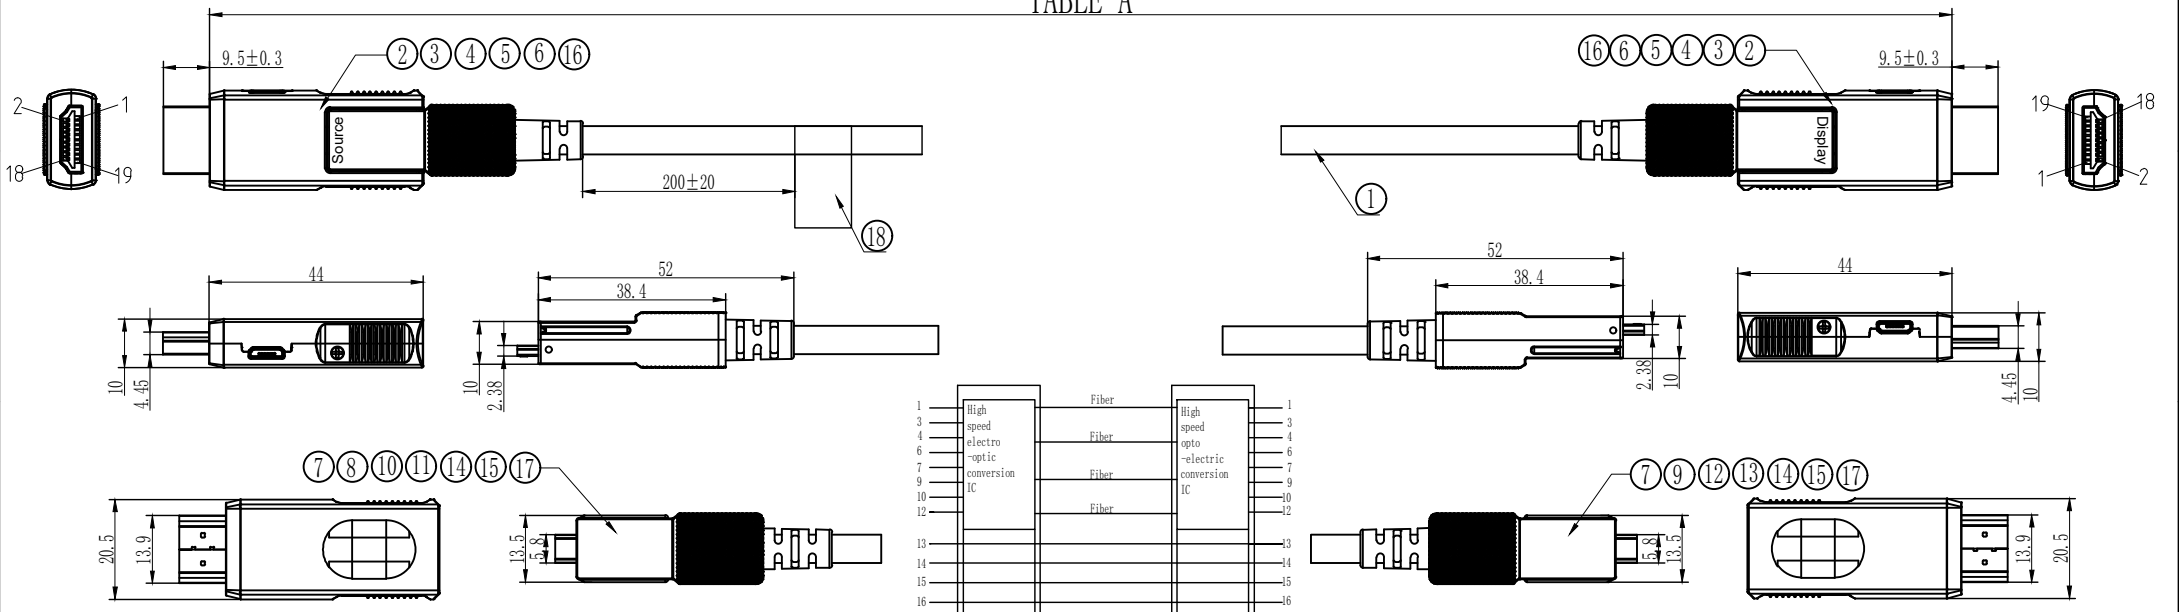

7	DESCRIPTION	SIGNATURE	DATE
AO	ORIGIN	Xiong Chi	2023.01.06

TABLE A

NOTES:  
4K@60Hz  
Support 18Gbps

TABLE A

P/N	Model No	Customer P/N:	Length(mm)
	SAHC-8800-010		10000+/-200
	SAHC-8800-015		15000+/-250
	SAHC-8800-020		20000+/-300
	SAHC-8800-025		25000+/-350
	SAHC-8800-030		30000+/-400
	SAHC-8800-040		40000+/-500
	SAHC-8800-050		50000+/-1000
	SAHC-8800-060		60000+/-1000
	SAHC-8800-070		70000+/-1000
	SAHC-8800-090		90000+/-1000
	SAHC-8800-100		100000+/-1000

ITEM	SPECIFICATIONS	Q' TY	UNIT
19	USB A/M Plug 5V power supply cable	1	PCS
18	QR code	1	PCS
17	SR	2	PCS
16	The shell screw	4	PCS
15	Screw	4	PCS
14	Cable Clips	2	PCS
13	HDMI D Male Display (bottom) Black(Display)	1	PCS
12	HDMI D Metal Shell(upper)Black(Display)	1	PCS
11	HDMI D Male Display (bottom) Black(Source)	2	PCS
10	HDMI D Metal Shell(upper)Black(Source)	2	PCS
9	HDMI D Display PCBA	2	PCS
8	HDMI D Source PCBA	2	PCS
7	HDMI D Male, Gold plated	2	PCS
6	HDMI D Male,Metal shell(bottom) Black	2	PCS
5	HDMI D Male,Metal shell(upper) Black	1	PCS
4	HDMI D Female,Gold plated	1	PCS
3	HDMI D TO HDMI D Female PCBA	1	PCS
2	HDMI D Male,Gold Plated	1	PCS
1	Armored HDMI Active Optical Cable (4 Fiber+7 Copper wire) Black TPU OD:5.8MM	TABLE A	mm

DRAW: PART NO: SAHC-8800-XXX-497/498

CKD: CUSTOMER: UNIT:mm

APP: DWG NO: REV:AO

SHEET:1/1 DATE: 2024.01.06