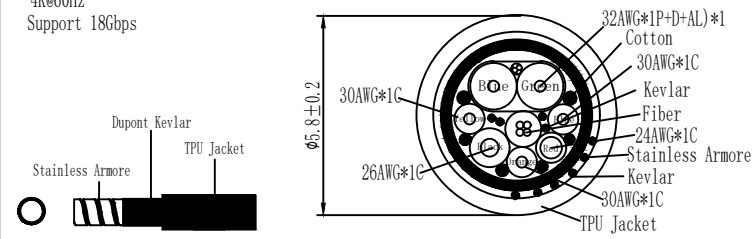

7	DESCRIPTION	SIGNATURE	DATE
AO	ORIGIN	Xiong Chi	2023.01.06

TABLE A

NOTES:  
4K@60Hz  
Support 18Gbps

TABLE A

P/N	Model No	Customer P/N:	Length(mm)
	SAHC-8800-010		10000+/-200
	SAHC-8800-015		15000+/-250
	SAHC-8800-020		20000+/-300
	SAHC-8800-025		25000+/-350
	SAHC-8800-030		30000+/-400
	SAHC-8800-040		40000+/-500
	SAHC-8800-050		50000+/-1000
	SAHC-8800-060		60000+/-1000
	SAHC-8800-070		70000+/-1000
	SAHC-8800-090		90000+/-1000
	SAHC-8800-100		100000+/-1000

ITEM	SPECIFICATIONS	Q' TY	UNIT
19	USB A/M Plug 5V power supply cable	1	PCS
18	QR code	1	PCS
17	SR	2	PCS
16	The shell screw	4	PCS
15	Screw	4	PCS
14	Cable Clips	2	PCS
13	HDMI D Male Display (bottom) Black(Display)	1	PCS
12	HDMI D Metal Shell(upper)Black(Display)	1	PCS
11	HDMI D Male Display (bottom) Black(Source)	2	PCS
10	HDMI D Metal Shell(upper)Black(Source)	2	PCS
9	HDMI D Display PCBA	2	PCS
8	HDMI D Source PCBA	2	PCS
7	HDMI D Male, Gold plated	2	PCS
6	HDMI D Male,Metal shell(bottom) Black	2	PCS
5	HDMI D Male,Metal shell(upper) Black	1	PCS
4	HDMI D Female,Gold plated	1	PCS
3	HDMI D TO HDMI D Female PCBA	1	PCS
2	HDMI D Male,Gold Plated	1	PCS
1	Armored HDMI Active Optical Cable (4 Fiber+7 Copper wire) Black TPU OD:5.8MM	TABLE A	mm

TOLERANCES UNLESS OTHERWISE STATED

X. = ±1  
X.X = ±0.25  
X.X X = ±0.1

TOOLING DECIMALS ANGLES

X. = ±0.3 ±1°  
X.X = ±0.2 ±0.5°  
X.XX = ±0.1 ±0.5°

E-Like Industrial (Hong Kong) Limited

TYPE: Armored HDMI 2.0 D-D Active Optical Cable