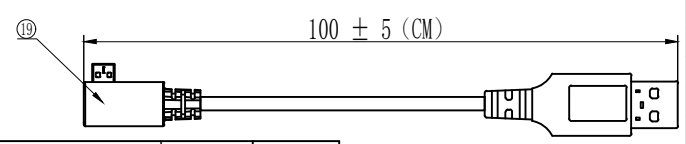

7	DESCRIPTION	SIGNATURE	DATE
AO	ORIGIN	Xiong Chi	2023.01.06

TABLE A

NOTES:  
4K@60Hz  
Support 18Gbps

TABLE A

P/N	Model No	Customer P/N:	Length(mm)
	SAHC-8800-010		10000+/-200
	SAHC-8800-015		15000+/-250
	SAHC-8800-020		20000+/-300
	SAHC-8800-025		25000+/-350
	SAHC-8800-030		30000+/-400
	SAHC-8800-040		40000+/-500
	SAHC-8800-050		50000+/-1000
	SAHC-8800-060		60000+/-1000
	SAHC-8800-070		70000+/-1000
	SAHC-8800-090		90000+/-1000
	SAHC-8800-100		100000+/-1000

ITEM	SPECIFICATIONS	Q' TY	UNIT
19	USB A/M Plug 5V power supply cable	1	PCS
18	QR code	1	PCS
17	SR	2	PCS
16	The shell screw	4	PCS
15	Screw	4	PCS
14	Cable Clips	2	PCS
13	HDMI D Male Display (bottom) Black(Display)	1	PCS
12	HDMI D Metal Shell(upper)Black(Display)	1	PCS
11	HDMI D Male Display (bottom) Black(Source)	2	PCS
10	HDMI D Metal Shell(upper)Black(Source)	2	PCS
9	HDMI D Display PCBA	2	PCS
8	HDMI D Source PCBA	2	PCS
7	HDMI D Male, Gold plated	2	PCS
6	HDMI D Male,Metal shell(bottom) Black	2	PCS
5	HDMI D Male,Metal shell(upper) Black	1	PCS
4	HDMI D Female,Gold plated	1	PCS
3	HDMI D TO HDMI D Female PCBA	1	PCS
2	HDMI D Male,Gold Plated	1	PCS
1	Armored HDMI Active Optical Cable (4 Fiber+7 Copper wire) Black TPU OD:5.8MM	TABLE A	mm