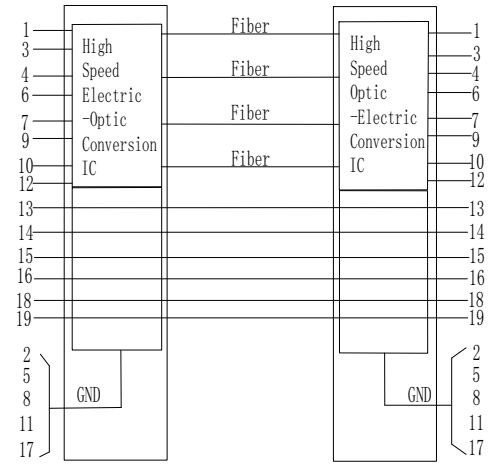

7	DESCRIPTION	SIGNATURE	DATE
AO	ORIGIN	Xiong Chi	2023.02.25

TABLE A

NOTES:
 4K@60Hz
 Support 18Gbps
 The material meets the requirements of RoHS

TABLE A

P/N	Model No	Customer P/N:	Length(mm)
	SAHC-8700-020		20000+/-300
	SAHC-8700-030		30000+/-400
	SAHC-8700-040		40000+/-500
	SAHC-8700-050		50000+/-1000
	SAHC-8700-070		70000+/-1000
	SAHC-8700-100		100000+/-1000

ITEM	SPECIFICATIONS	Q'TY	UNIT
12	Waterproof Case	2	PCS
11	QR Code	1	PCS
10	SR Black	2	PCS
9	Screw	4	PCS
8	Clip	2	PCS
7	HDMI A male Shell(bottom) Black(Display)	1	PCS
6	HDMI A male Shell(bottom) Black(Source)	1	PCS
5	HDMI A male Shell(Upon) Black	2	PCS
4	HDMI A PCBA (Display)	1	PCS
3	HDMI A PCBA (Source)	1	PCS
2	HDMI A male Gold Plated	2	PCS
1	Armored HDMI Active Optical Cable (4 Fiber+7 Copper wire) black TPU OD:5.8MM	TABLE A	mm

TOLERANCES UNLESS OTHERWISE STATED
 X. = ±1
 X.X = ±0.25
 X.X X = ±0.1

TOOLING DECIMALS ANGLES
 X. = ±0.3 ±1°
 X.X = ±0.2 ±0.5°
 X.XX = ±0.1 ±0.5°

E-Like Industrial (Hong Kong) Limited

TYPE: Armored HDMI 2.0 Active Optical Cable

DRAW: PART NO: SAHC-8700-XXX-406

CKD: CUSTOMER: UNIT: mm

APP: DWG NO: REV: AO

SHELL: 1/1 DATE: 2023.02.25