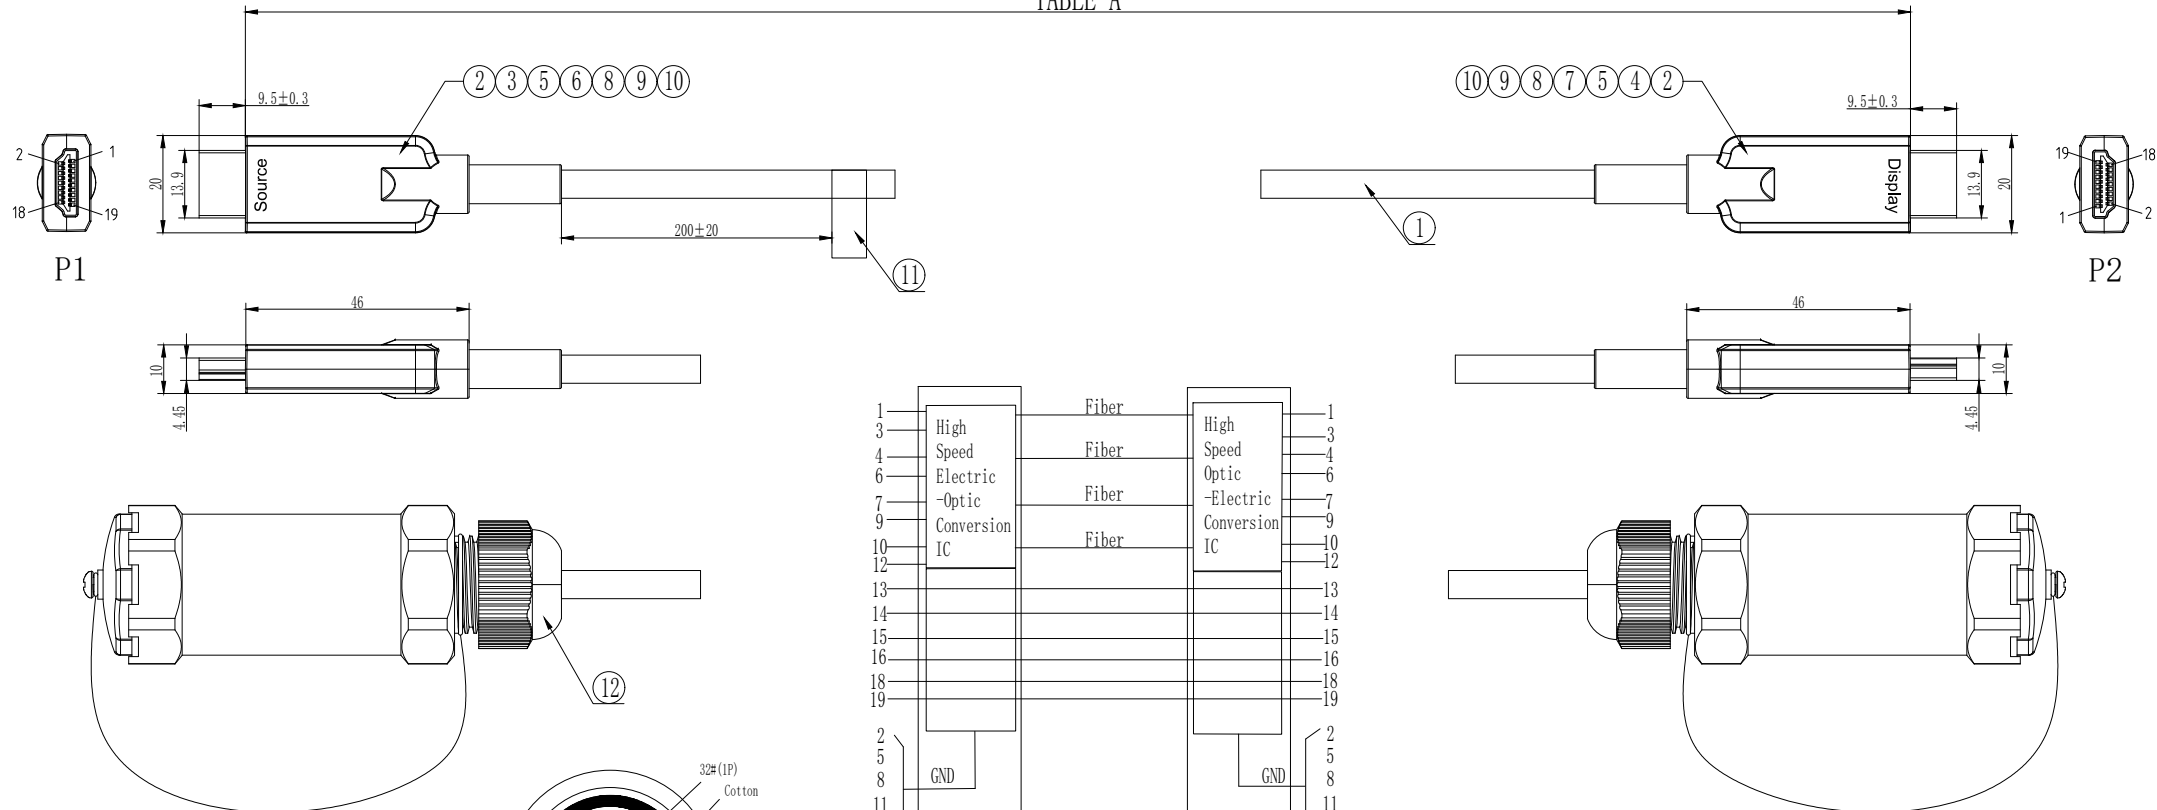

7	DESCRIPTION	SIGNATURE	DATE
AO	ORIGIN	Xiong Chi	2023.02.25

TABLE A

NOTES:
 4K@60Hz
 Support 18Gbps
 The material meets the requirements of RoHS

TABLE A

P/N	Model No	Customer P/N:	Length(mm)
	SAHC-8700-020		20000+/-300
	SAHC-8700-030		30000+/-400
	SAHC-8700-040		40000+/-500
	SAHC-8700-050		50000+/-1000
	SAHC-8700-070		70000+/-1000
	SAHC-8700-100		100000+/-1000

ITEM	SPECIFICATIONS	Q'TY	UNIT
12	Waterproof Case	2	PCS
11	QR Code	1	PCS
10	SR Black	2	PCS
9	Screw	4	PCS
8	Clip	2	PCS
7	HDMI A male Shell(bottom) Black(Display)	1	PCS
6	HDMI A male Shell(bottom) Black(Source)	1	PCS
5	HDMI A male Shell(Upon) Black	2	PCS
4	HDMI A PCBA (Display)	1	PCS
3	HDMI A PCBA (Source)	1	PCS
2	HDMI A male Gold Plated	2	PCS
1	Armored HDMI Active Optical Cable (4 Fiber+7 Copper wire) black TPU OD:5.8MM	TABLE A	mm

TOLERANCES UNLESS OTHERWISE STATED
 X. = ±1
 X.X = ±0.25
 X.X X = ±0.1

TOOLING DECIMALS ANGLES
 X. = ±0.3 ±1°
 X.X = ±0.2 ±0.5°
 X.XX = ±0.1 ±0.5°

E-Like Industrial (Hong Kong) Limited

TYPE: Armored HDMI 2.0 Active Optical Cable

DRAW: PART NO: SAHC-8700-XXX-406

CKD: CUSTOMER: UNIT: mm

APP: DWG NO: REV: AO

SHELL: 1/1 DATE: 2023.02.25