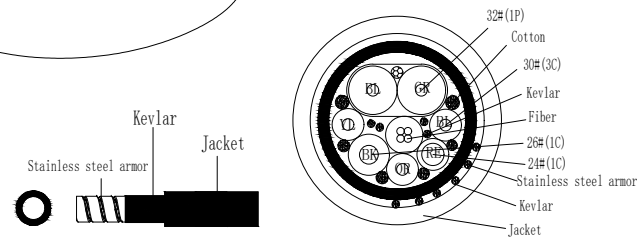

7	DESCRIPTION	SIGNATURE	DATE
AO	ORIGIN	Xiong Chi	2023.02.25

TABLE A

NOTES:
 4K@60Hz
 Support 18Gbps
 The material meets the requirements of RoHS

TABLE A

P/N	Model No	Customer P/N:	Length(mm)
	SAHC-8700-020		20000+/-300
	SAHC-8700-030		30000+/-400
	SAHC-8700-040		40000+/-500
	SAHC-8700-050		50000+/-1000
	SAHC-8700-070		70000+/-1000
	SAHC-8700-100		100000+/-1000

ITEM	SPECIFICATIONS	Q'TY	UNIT
12	Waterproof Case	2	PCS
11	QR Code	1	PCS
10	SR Black	2	PCS
9	Screw	4	PCS
8	Clip	2	PCS
7	HDMI A male Shell(bottom) Black(Display)	1	PCS
6	HDMI A male Shell(bottom) Black(Source)	1	PCS
5	HDMI A male Shell(Upon) Black	2	PCS
4	HDMI A PCBA (Display)	1	PCS
3	HDMI A PCBA (Source)	1	PCS
2	HDMI A male Gold Plated	2	PCS
1	Armored HDMI Active Optical Cable (4 Fiber+7 Copper wire) black TPU OD:5.8MM	TABLE A	mm

TOLERANCES UNLESS OTHERWISE STATED
 X. = ±1
 X.X = ±0.25
 X.X X = ±0.1

TOOLING DECIMALS ANGLES
 X. = ±0.3 ±1°
 X.X = ±0.2 ±0.5°
 X.XX = ±0.1 ±0.5°

E-Like Industrial (Hong Kong) Limited

TYPE: Armored HDMI 2.0 Active Optical Cable

DRAW: PART NO: SAHC-8700-XXX-406

CKD: CUSTOMER: UNIT: mm

APP: DWG NO: REV: AO

SHELL: 1/1 DATE: 2023.02.25